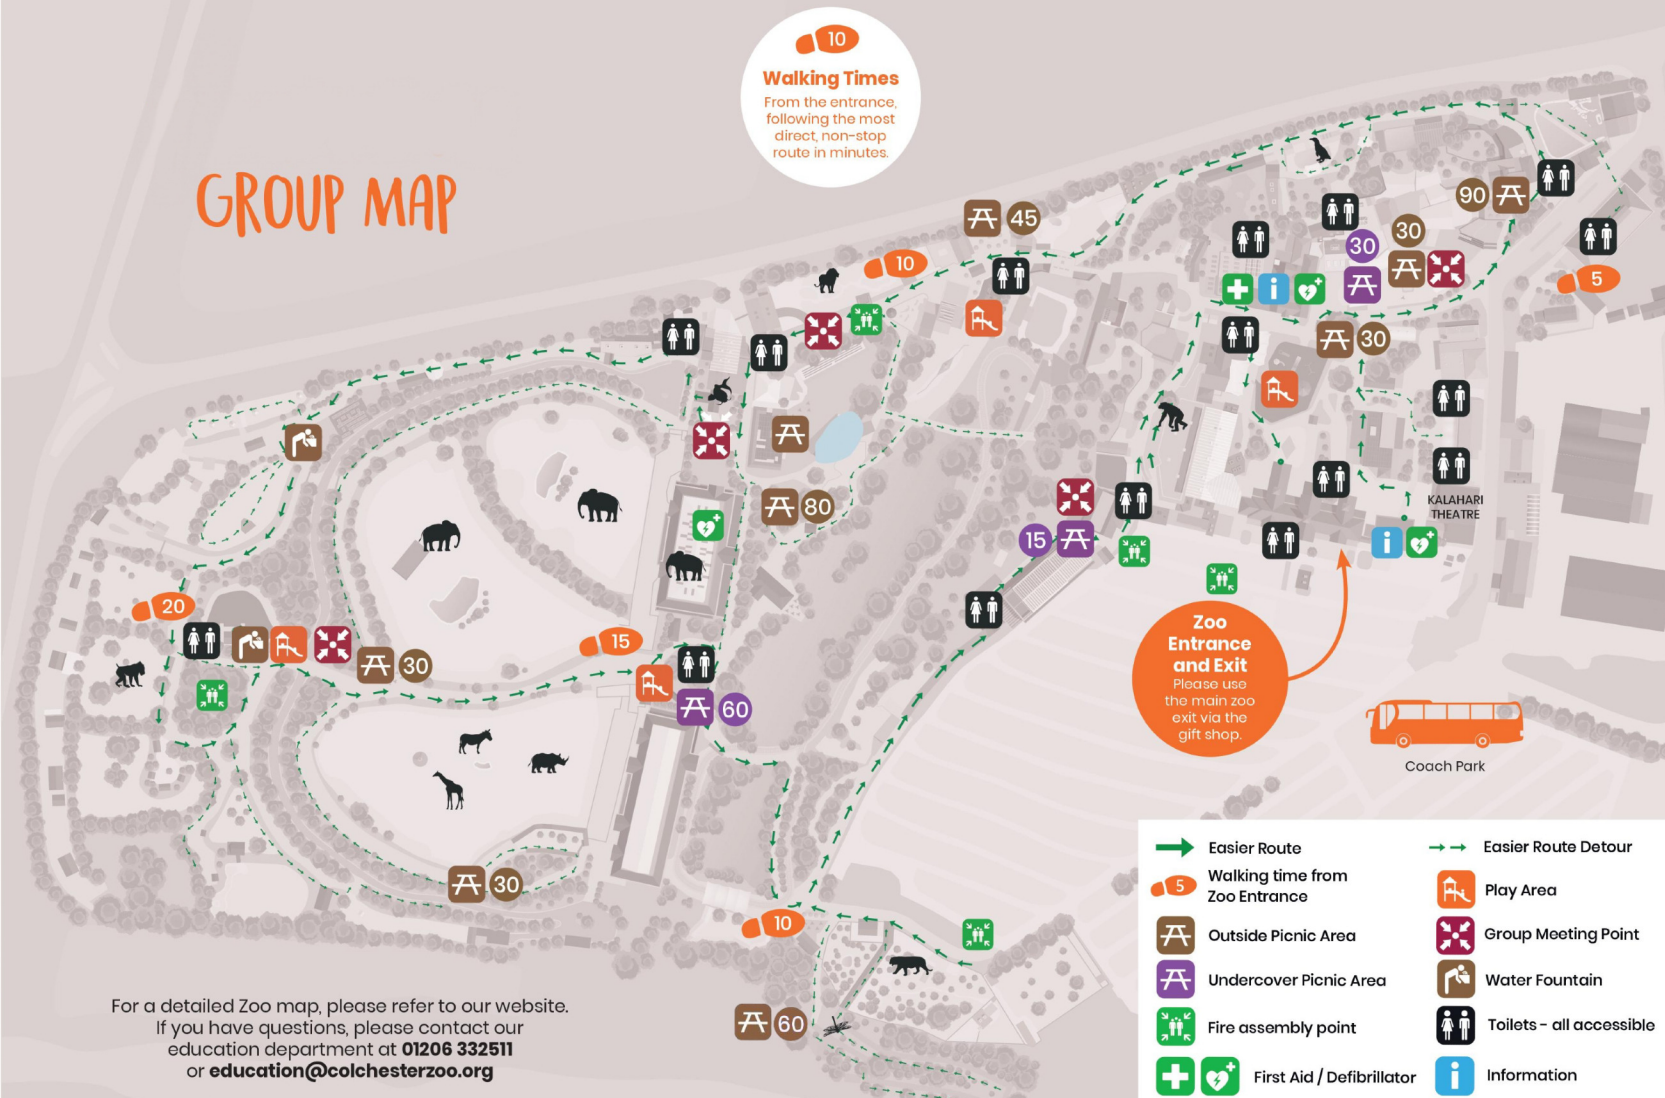

## Meeting Points

Out of respect for our other visitors, please do not gather groups where you may block pathways or congest food outlets. Please see the map for suggested areas that have enough space to meet and/or gather large groups of children.

## Lunches

Colchester Zoo has many picnic areas, both outside and undercover. These cannot be pre-booked. The numbers in the circles signify the estimated capacity for each picnic area. Please note, other groups may also be using the same space.

## Play Areas

Groups of children aged 11 years and over are not permitted to use any adventure play areas. Youth Group children ages 5-10 are only allowed to use the Zoo's play areas between 12-2pm. No Youth Group children are permitted in the Jungle Tumble soft play area.

# GROUP MAP

**10**  
**Walking Times**  
From the entrance, following the most direct, non-stop route in minutes.

**Zoo Entrance and Exit**  
Please use the main zoo exit via the gift shop.

- |                                |                          |
|--------------------------------|--------------------------|
| Easier Route                   | Easier Route Detour      |
| Walking time from Zoo Entrance | Play Area                |
| Outside Picnic Area            | Group Meeting Point      |
| Undercover Picnic Area         | Water Fountain           |
| Fire assembly point            | Toilets - all accessible |
| First Aid / Defibrillator      | Information              |